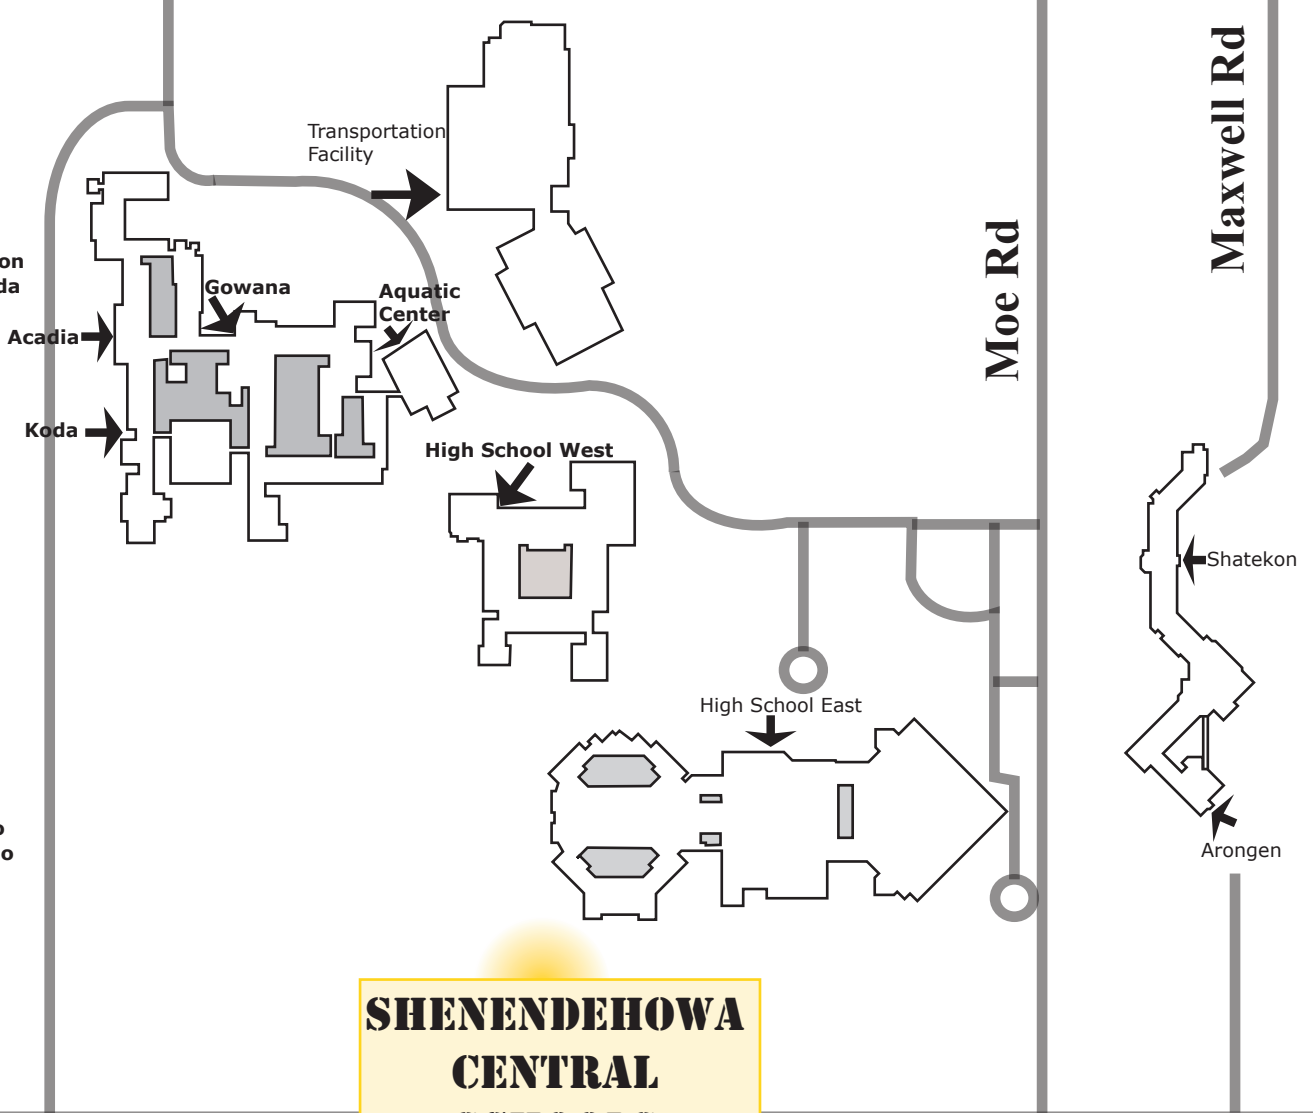

Rt. 146 - I87 Exit 9

I87 N-Exit 11, Round Lake Rd

Chango

Karigon  
Orenda

Skano  
Tesago

**SHENENDEHOWA  
CENTRAL  
SCHOOLS**

Clifton Park Ctr Rd

I87 S-Exit 8, Crescent Rd